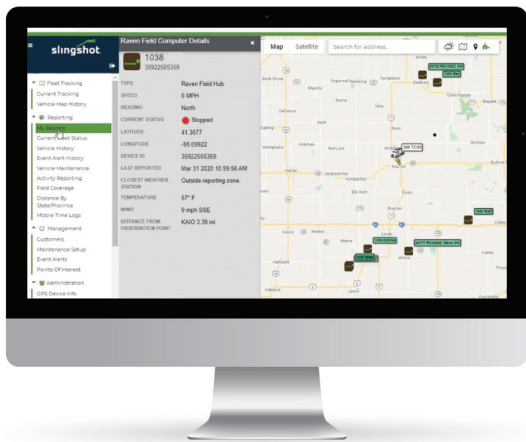

Users gain an average of 20% efficiencies when they use Raven's Slingshot platform to create a Connected Workflow™

REAL TIME FLEET TRACKING

Slingshot Fleet Tracking allows users to wirelessly track the location and other important information about their trucks, vehicles, trailers, tanks and other moving assets by providing accurate machine running data in real-time. This gives ag retailers and enterprise growers a holistic view of their entire fleet — including work, idle and transit times — to better manage their equipment, assets and operations.

- Real-time view of a single vehicle, entire fleet or predetermined group
- Geofencing of a field, delivery point or general point-of-interest
- Precise location data with status, speed, relative address, weather stamping
- Vehicle performance history
- Maintenance alerts
- Management of unlimited users with access credentials
- View of vehicle location for easy access to send to customers
- Free mobile app which allows you to view your fleet while on-the-go

RTV PREMIERE TRACKER

A'Plug and Play' Fleet Tracker with internal GPS and modem. Connects via OBD-II or J1939 connection ports. Our most enhanced fleet tracker providing real time positioning, activity reporting, distance by state and much more.

RTV TRACKER

The RTV™ is a vehicle tracking device that provides near real-time position tracking when connected to a vehicle's battery source.

- Enclosure Rating: IP66
- Mounting location: Direct wire to mobile vehicle